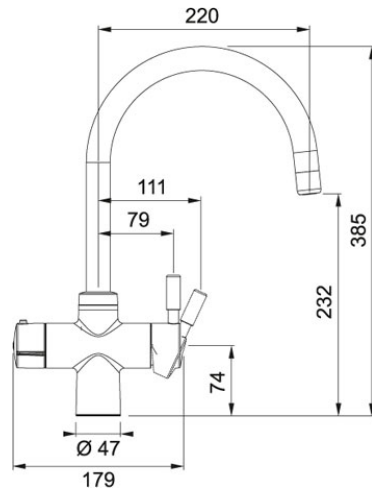

Chrome | 119.0505.835

FAMILY : Instant boiling water taps | SERIE : Instante | FINISH : Chrome | MODEL : Instante 3-in-1

Boiling water at its most convenient

Ultimate convenience | True 100°C boiling water | Easy Installation | Safety assured | Quick sterilizing – perfect for babies' bottles | Hygienic cleaning | Faster cooking and preparation

Save energy

The energy use of a boiling water tank is on average 10p/day which is comparable to a light bulb. The average cost to boil a kettle is 2.5p.

No waiting time for hot water | No waste of water or energy | No energy surge caused by the use of a kettle

The Instante 3-in-1 tap provides hot, cold and 100°C boiling water. Safety is assured with a two-step safety handle, while fully insulated spout and handle ensures that they both stay cool to the touch.

IMPORTANT

Please be aware of your water pressure before purchase. If your water pressure is too low, the installation of a pump should be investigated. If your pressure is too high, the inclusion of a pressure reducing valve (not supplied) in the system will be necessary.

This product is available through National Retailers - please click on the 'Where to Buy' link above.

Please quote Product Name and Code as Article Number may differ.

TECHNICAL DATA

Version	Single-Flow Spout
Height Overall	385.00 mm
Spout reach	220.00 mm
Height to End of Spout	232.00 mm
Base	Ø-47
Handle Width	179.00 mm