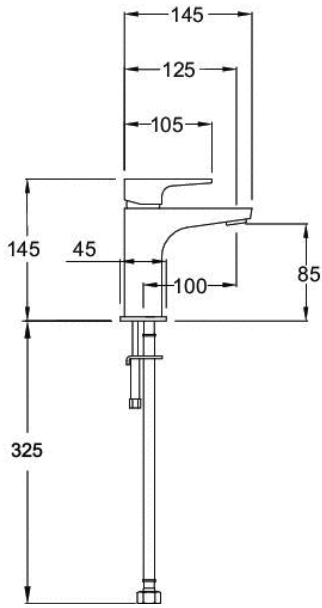

ALBANY BASIN MIXER

CONSTRUCTION: Brass

CARTRIDGE/VALVE TYPE: Ceramic Cartridge

SUPPLY: Suitable for all plumbing systems

INLET CONNECTIONS: 1/2" BSP

WORKING PRESSURES: 0.3 - 5.0 bar

OPERATION: Single lever flow and temperature control

- Ceramic Cartridge for smooth operation
- Includes Clicker Waste
- Products which are easy to use by all the family

ALBCP

Chrome

Open Outlet Flow (Bar - l/min)

BAR	0.3	0.5	1.0	2.0	3.0	4.0	5.0
SPOUT FLOW	4.5	6.5	9.1	12.8	15.8	18.2	20.3