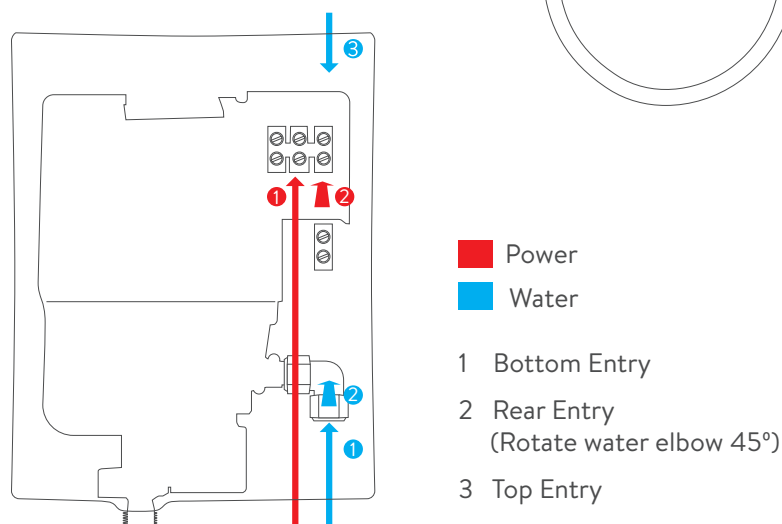

AQUALISA

QZE9511

QUARTZ™

ELECTRIC SHOWER

ELECTRIC 9.5KW WITH ADJUSTABLE HEAD
- GRAPHITE/CHROME

DIMENSIONAL DRAWINGS

CONNECTIONS

AQUALISA

QZE9511

QUARTZ™

ELECTRIC SHOWER

ELECTRIC 9.5KW WITH ADJUSTABLE HEAD - GRAPHITE/CHROME

TECHNICAL SPECIFICATIONS

POWER	9.5KW
MINIMUM PRESSURE	0.9 bar
MAXIMUM PRESSURE	10 bar
RECOMMENDED MAXIMUM PRESSURE	3 bar
WATER ENTRY POINTS	Top, bottom and rear right
CABLE ENTRY POINTS	Top, bottom and rear right
INLET FITTING CONNECTIONS	15mm compression
OUTLET FITTING CONNECTIONS	1/2" BSP thread
ELECTRIC REQUIREMENTS	Supply voltage 230 – 240V, MCB rating of 40AMP
WATER SYSTEM	Mains cold system
FEATURES	Intuitive single dial
	Push button start/stop
	Rotary controls
	Heat safety features
	Phased shut down
	Heat sensor
	105mm handset, 5 spray patterns
COLOUR	Graphite/Chrome
GUARANTEE PERIOD	Shower unit – 2 years
	Shower head and kit – 2 years
APPROVALS	CE Marking
	BEAB
	European Water Label
	Kiwa
	ERP Directive