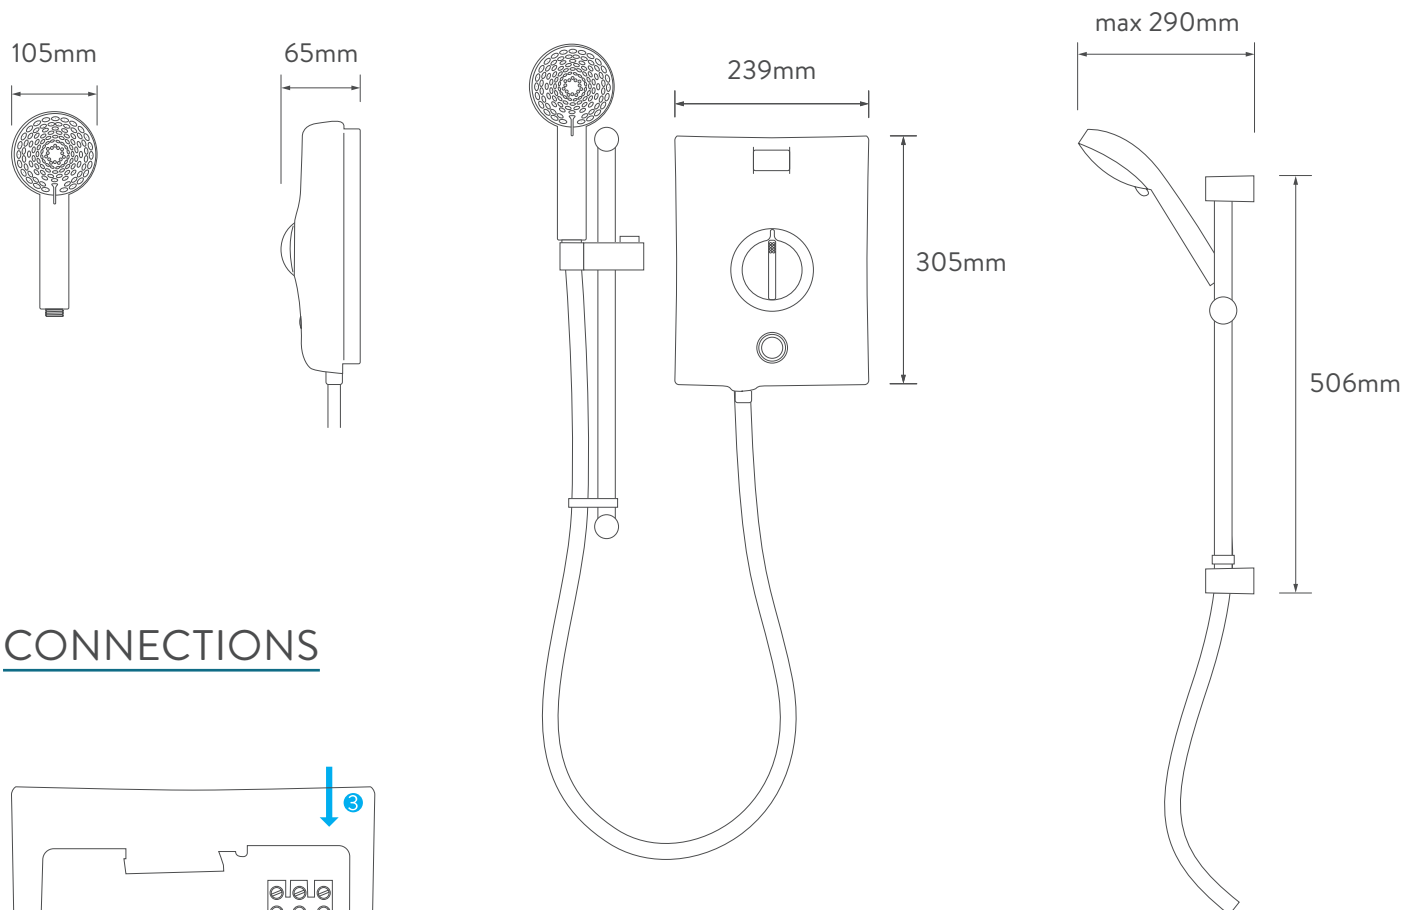

AQUALISA

QZE9511

QUARTZ™

ELECTRIC SHOWER

ELECTRIC 9.5KW WITH ADJUSTABLE HEAD
- GRAPHITE/CHROME

DIMENSIONAL DRAWINGS

CONNECTIONS

AQUALISA

QZE9511

QUARTZ™

ELECTRIC SHOWER

ELECTRIC 9.5KW WITH ADJUSTABLE HEAD - GRAPHITE/CHROME

TECHNICAL SPECIFICATIONS

POWER	9.5KW
MINIMUM PRESSURE	0.9 bar
MAXIMUM PRESSURE	10 bar
RECOMMENDED MAXIMUM PRESSURE	3 bar
WATER ENTRY POINTS	Top, bottom and rear right
CABLE ENTRY POINTS	Top, bottom and rear right
INLET FITTING CONNECTIONS	15mm compression
OUTLET FITTING CONNECTIONS	1/2" BSP thread
ELECTRIC REQUIREMENTS	Supply voltage 230 – 240V, MCB rating of 40AMP
WATER SYSTEM	Mains cold system
FEATURES	Intuitive single dial
	Push button start/stop
	Rotary controls
	Heat safety features
	Phased shut down
	Heat sensor
	105mm handset, 5 spray patterns
COLOUR	Graphite/Chrome
GUARANTEE PERIOD	Shower unit – 2 years
	Shower head and kit – 2 years
APPROVALS	CE Marking
	BEAB
	European Water Label
	Kiwa
	ERP Directive